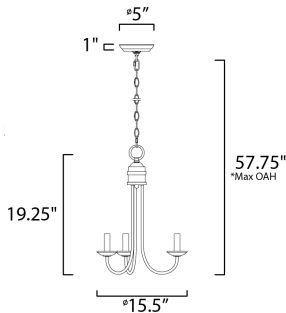

PRODUCT DESCRIPTION

Modern style at a competitive price will make this collection the next builder standard. Tall profile Frost glass shades adorn a minimalistic frame in your choice of Satin Nickel or Oil Rubbed Bronze.

*max overall height

MEASUREMENTS

- DIMENSION : 15.5" L x 15.5" W x 19.25" H
- MAX OAH : 57.75" OAH
- CANOPY : 5" W x 1" H x 5" L
- HANGING WEIGHT : 6.61 lb

LAMPING

- INPUT VOLTAGE : 120V
- BULB : 3 x 60W Incandescent E12 Candelabra , 180W Total
- BULB INCLUDED : (Not Included)
- DIMMABLE : Yes

FINISHES OPTION

- Oil Rubbed Bronze (OI)
- Satin Nickel (SN)

MATERIAL

Steel

RATINGS

cULus
Dry Location

ADDITIONAL

SLOPE: 70
OPERATING TEMPERATURE:
-20°C (-4°F), 40°C (104°F)